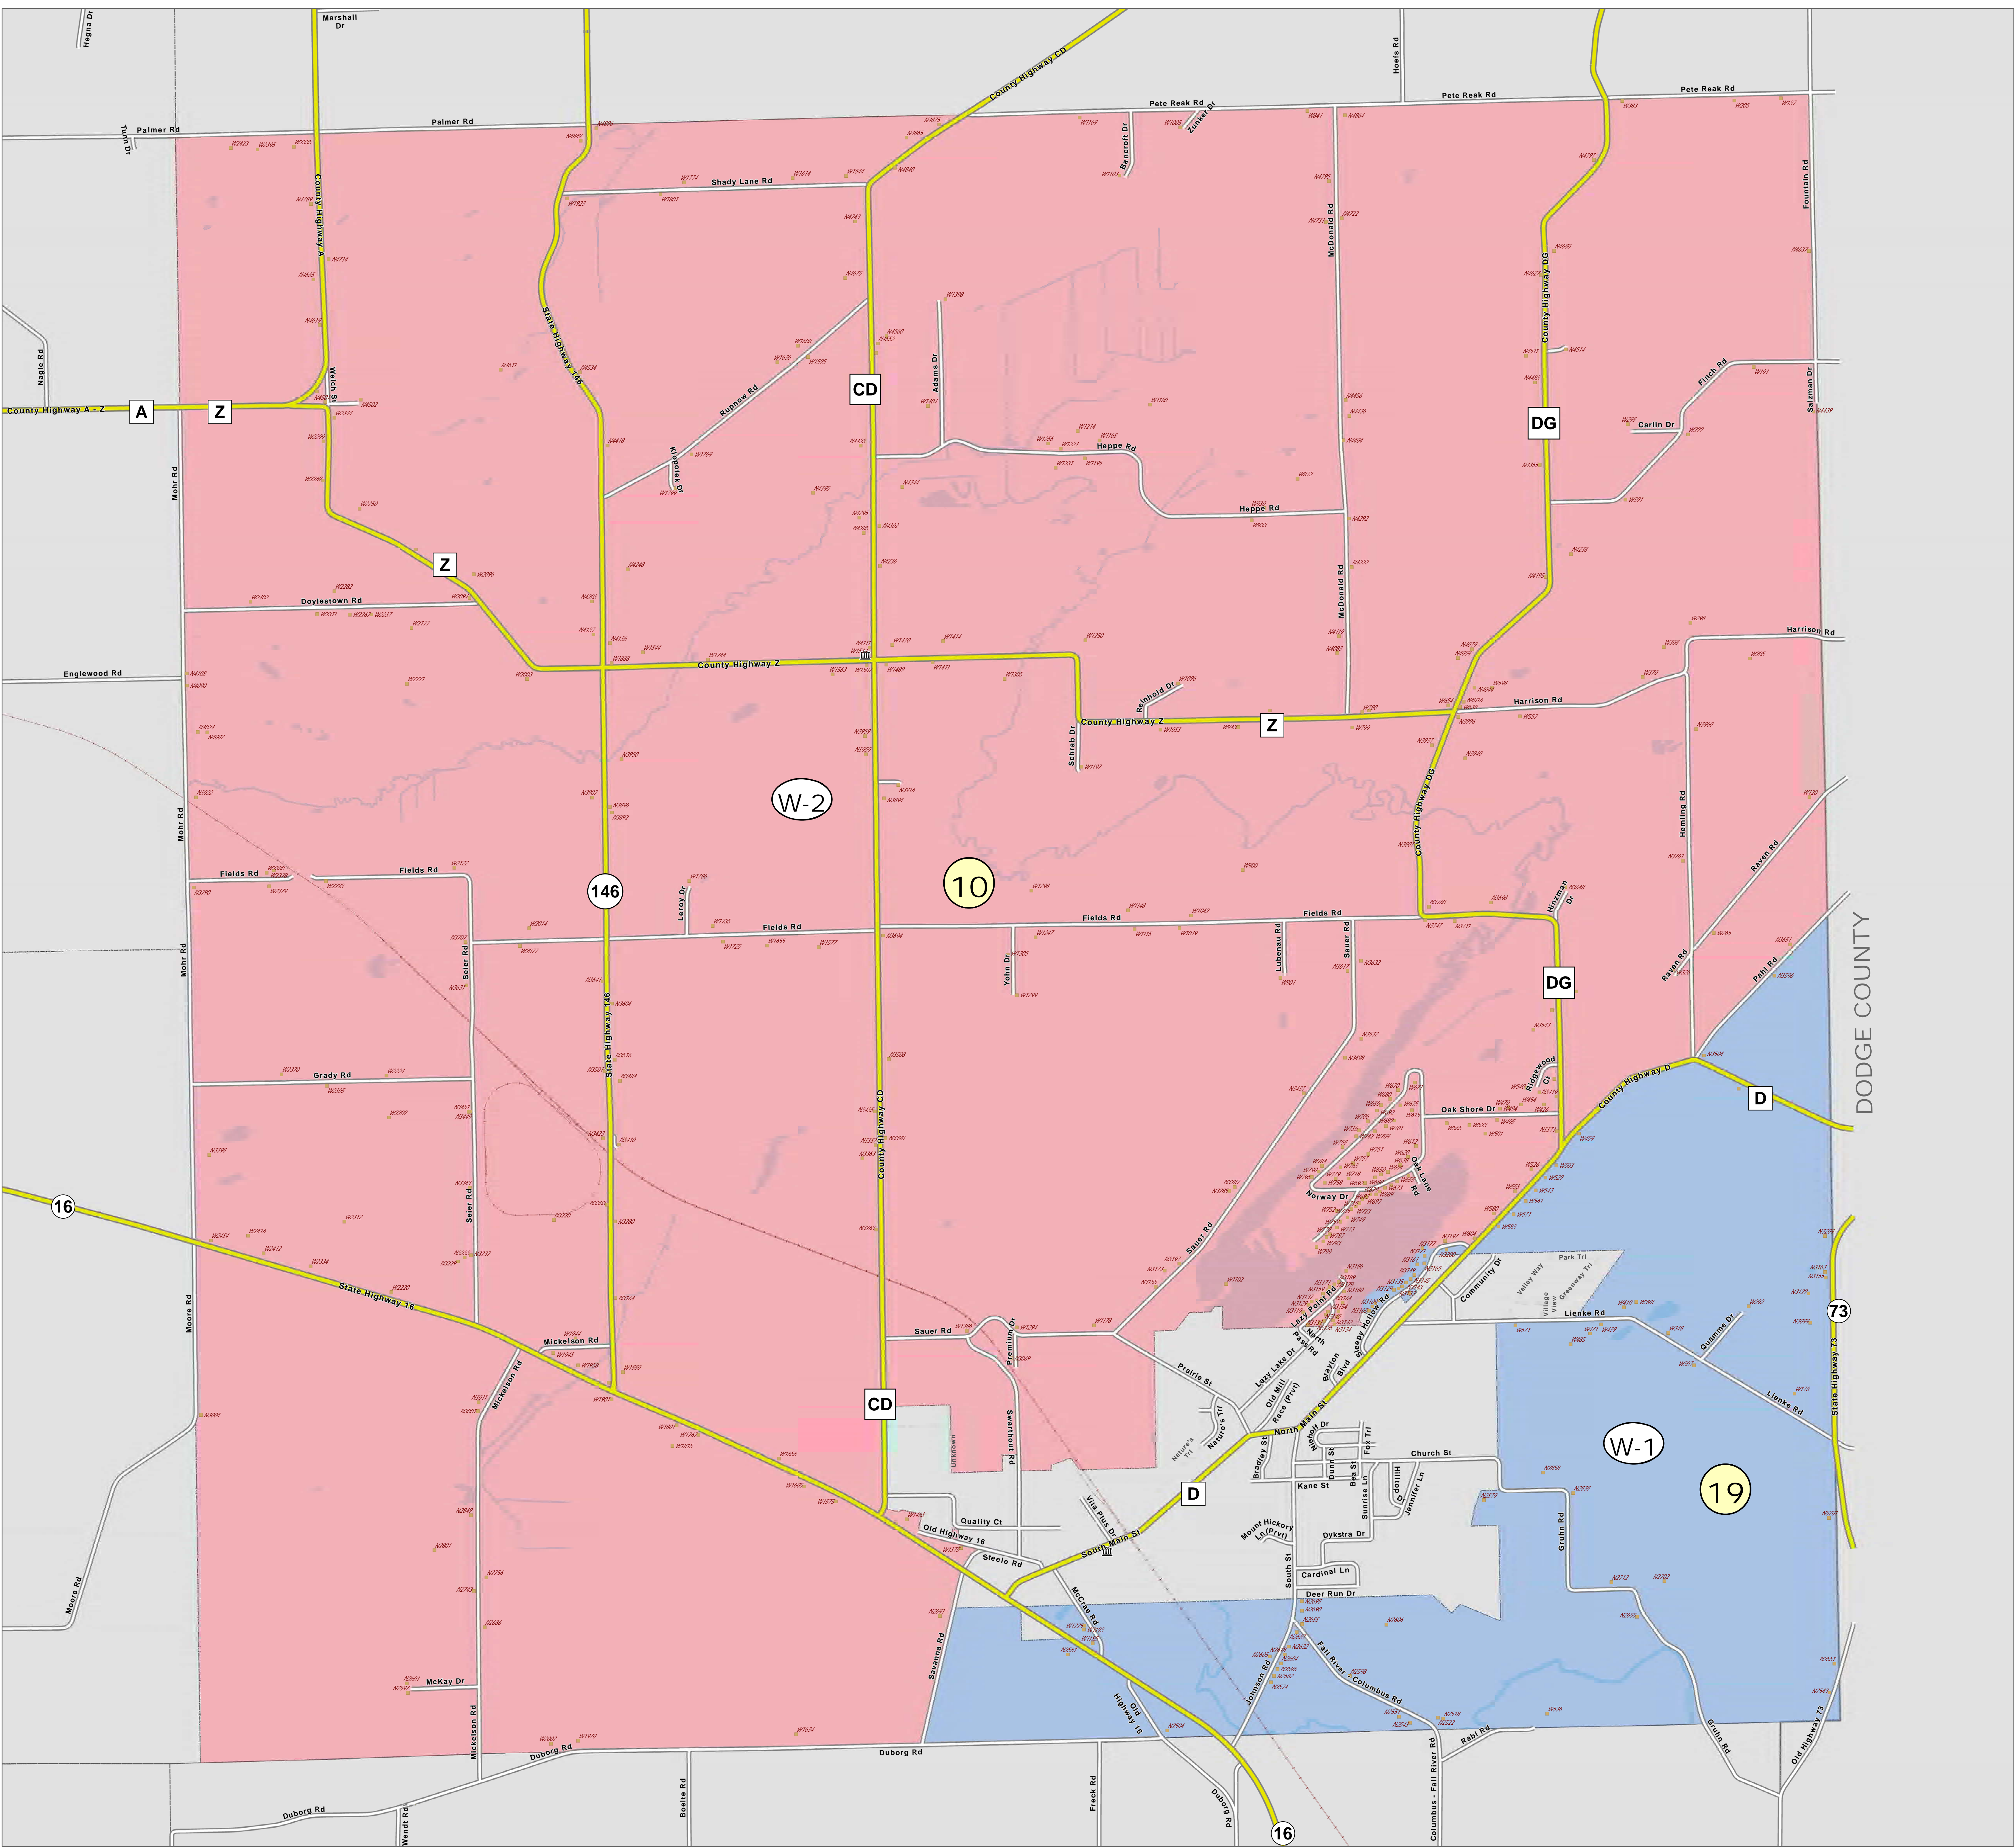

TOWN OF FOUNTAIN PRAIRIE

Legend

- Supervisory (#)
- Ward (W-#)

COLUMBIA COUNTY, WI

SUPERVISORY DISTRICT(S)

SCHOOL DISTRICT(S)