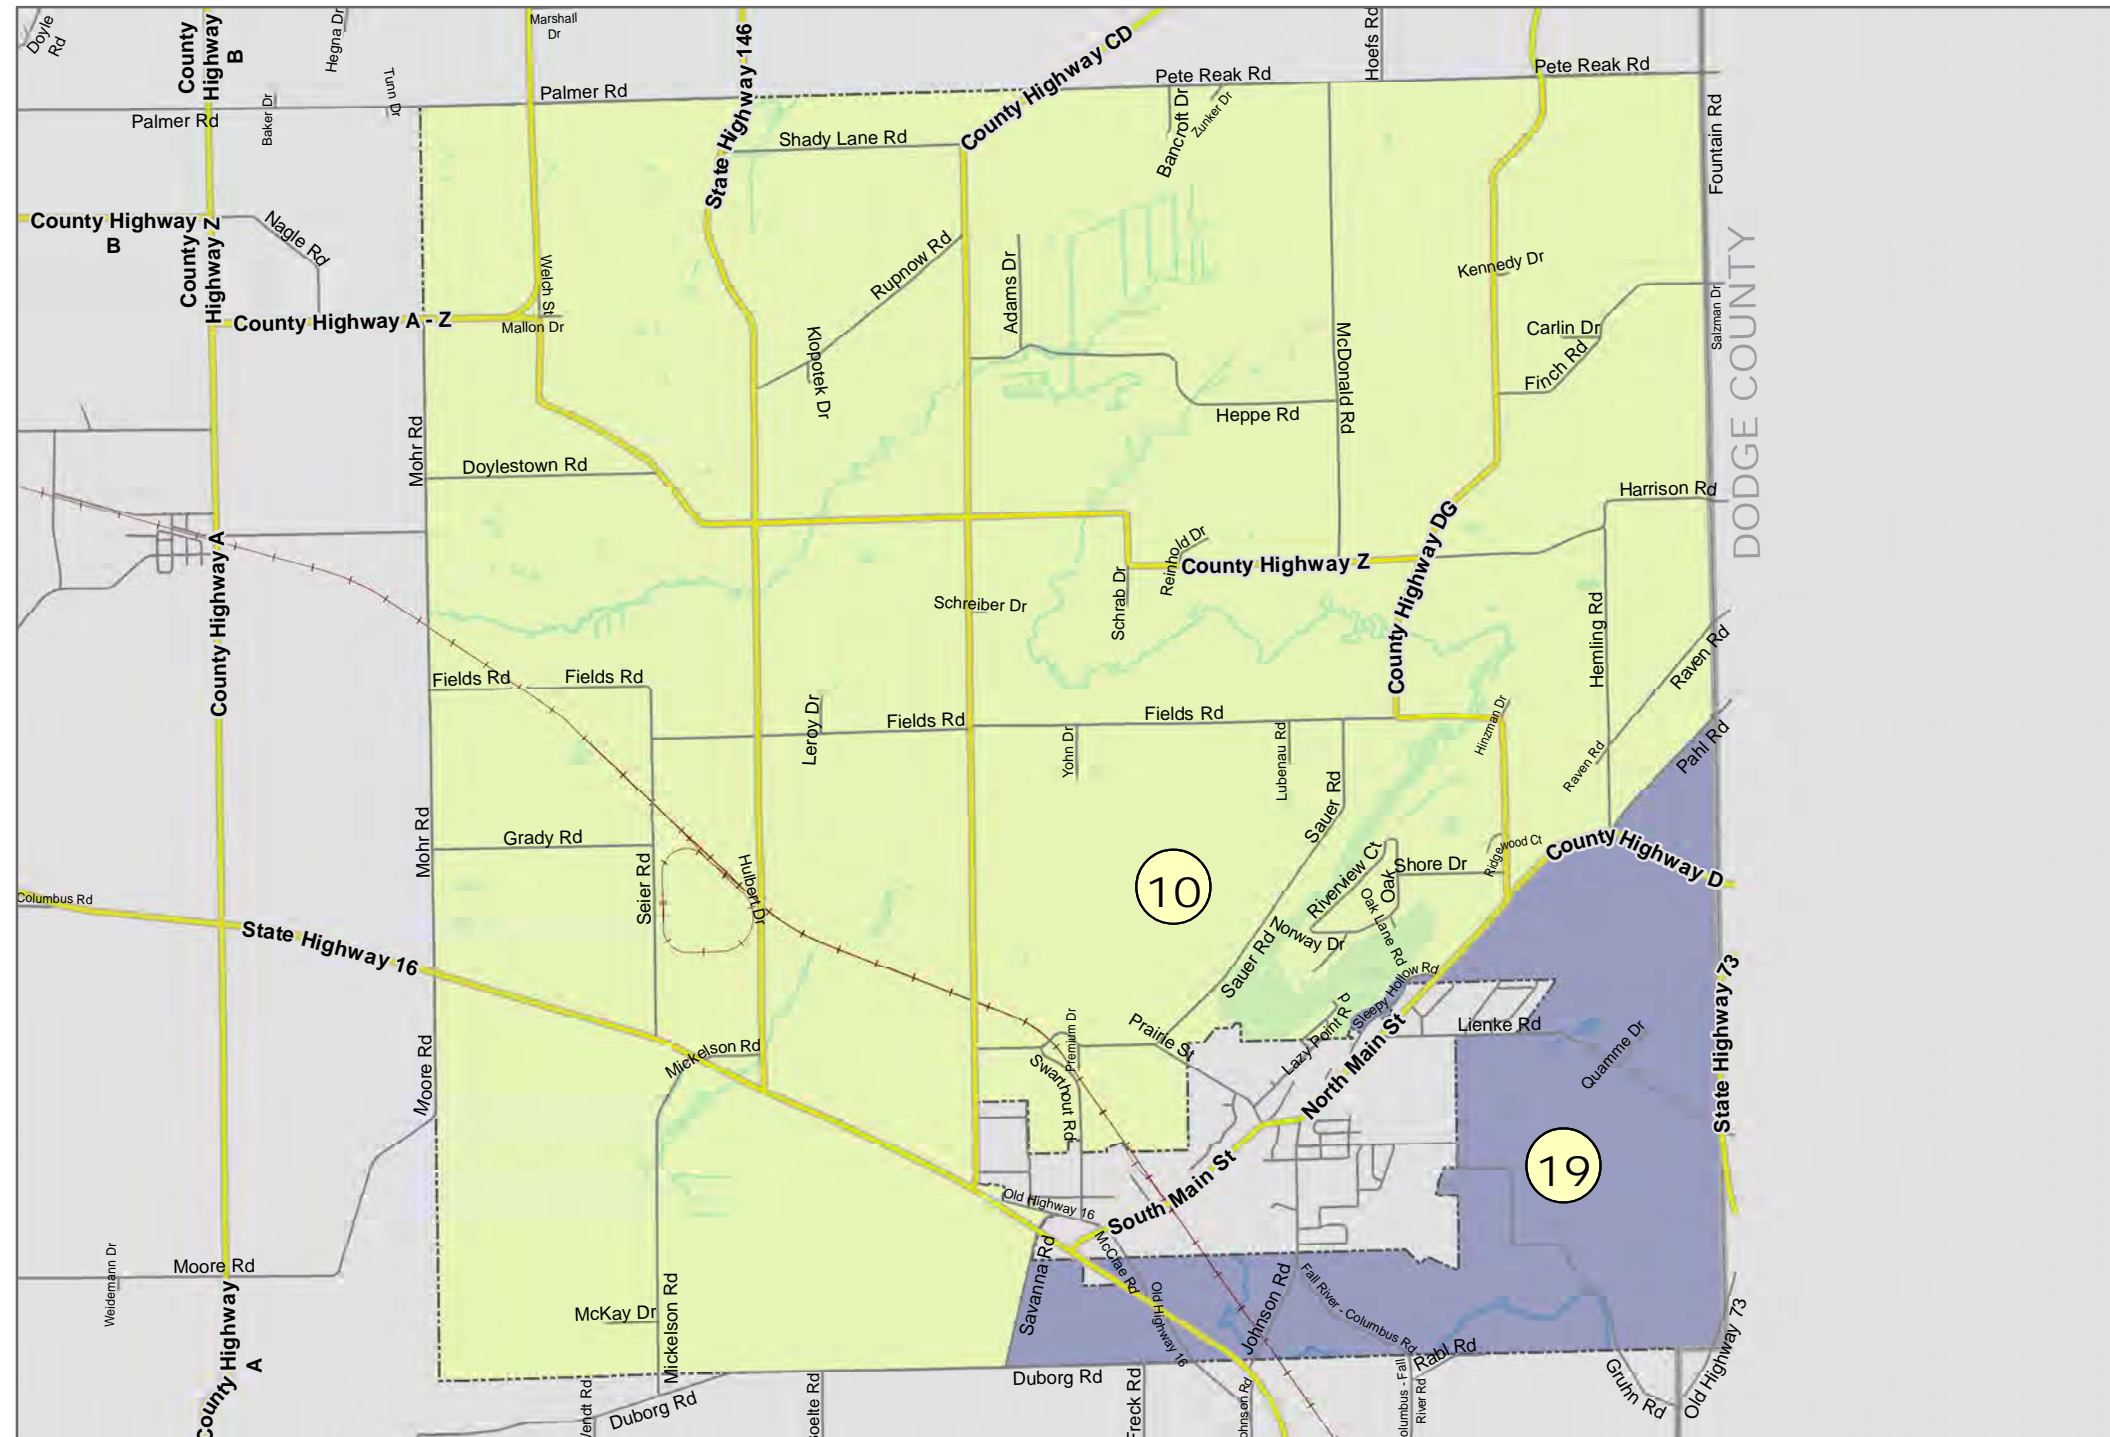

TOWN OF FOUNTAIN PRAIRIE

Legend

- Supervisory (#)
- Ward (W-#)

COLUMBIA COUNTY, WI

SUPERVISORY DISTRICT(S)

SCHOOL DISTRICT(S)