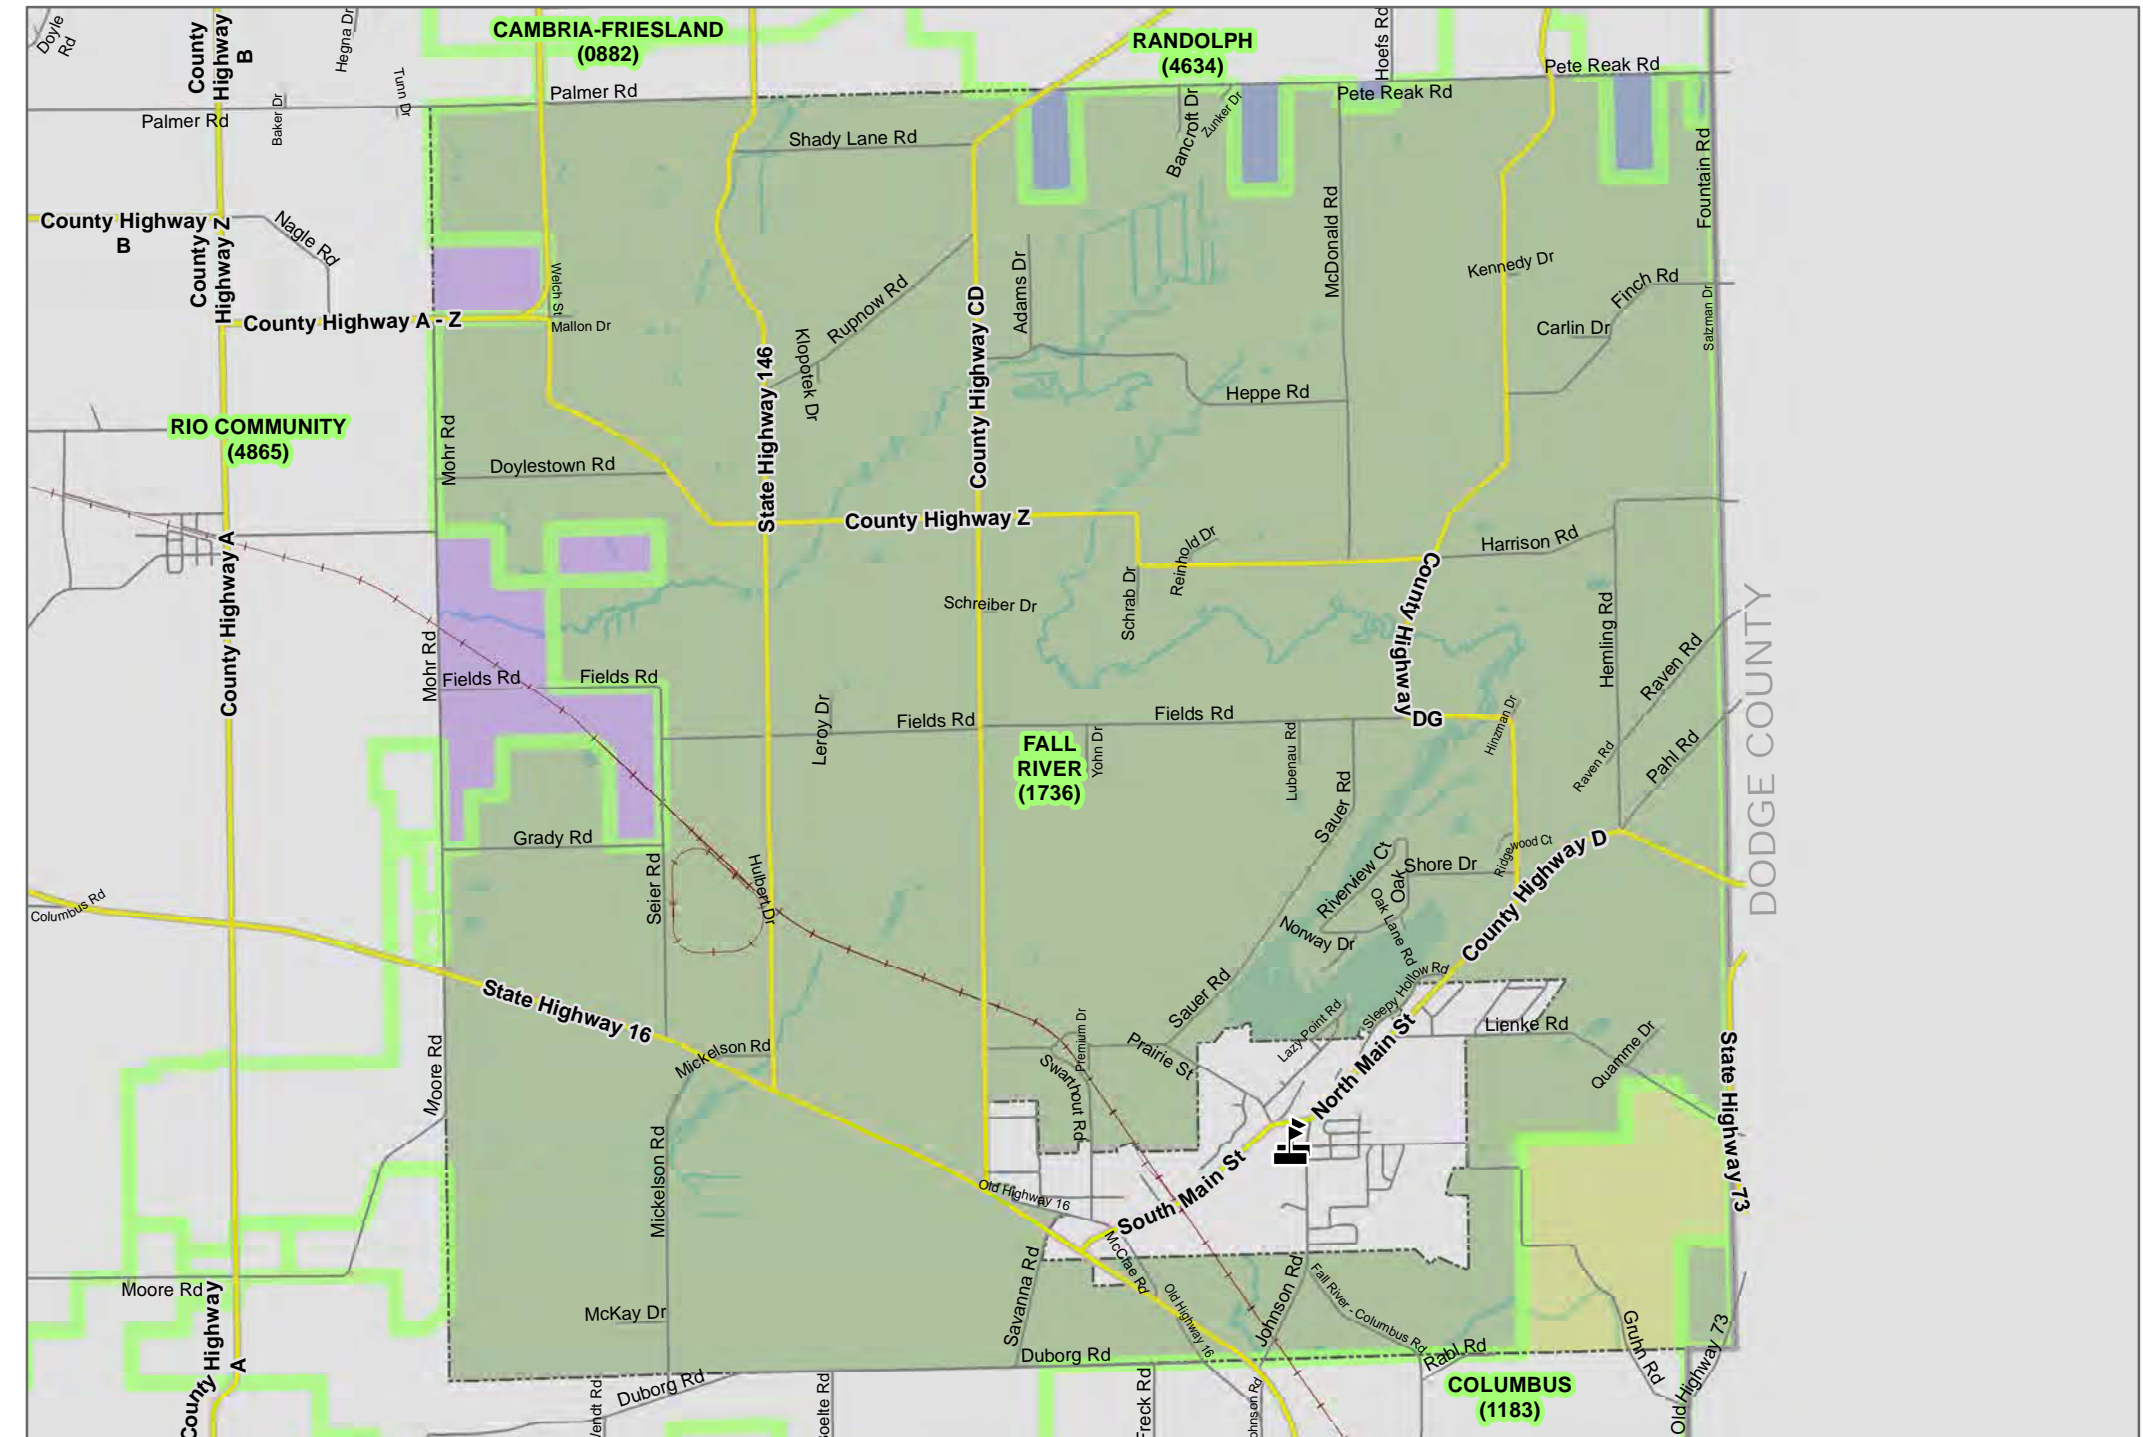

TOWN OF FOUNTAIN PRAIRIE

Legend

- Supervisory (#)
- Ward (W-#)

COLUMBIA COUNTY, WI

SUPERVISORY DISTRICT(S)

SCHOOL DISTRICT(S)