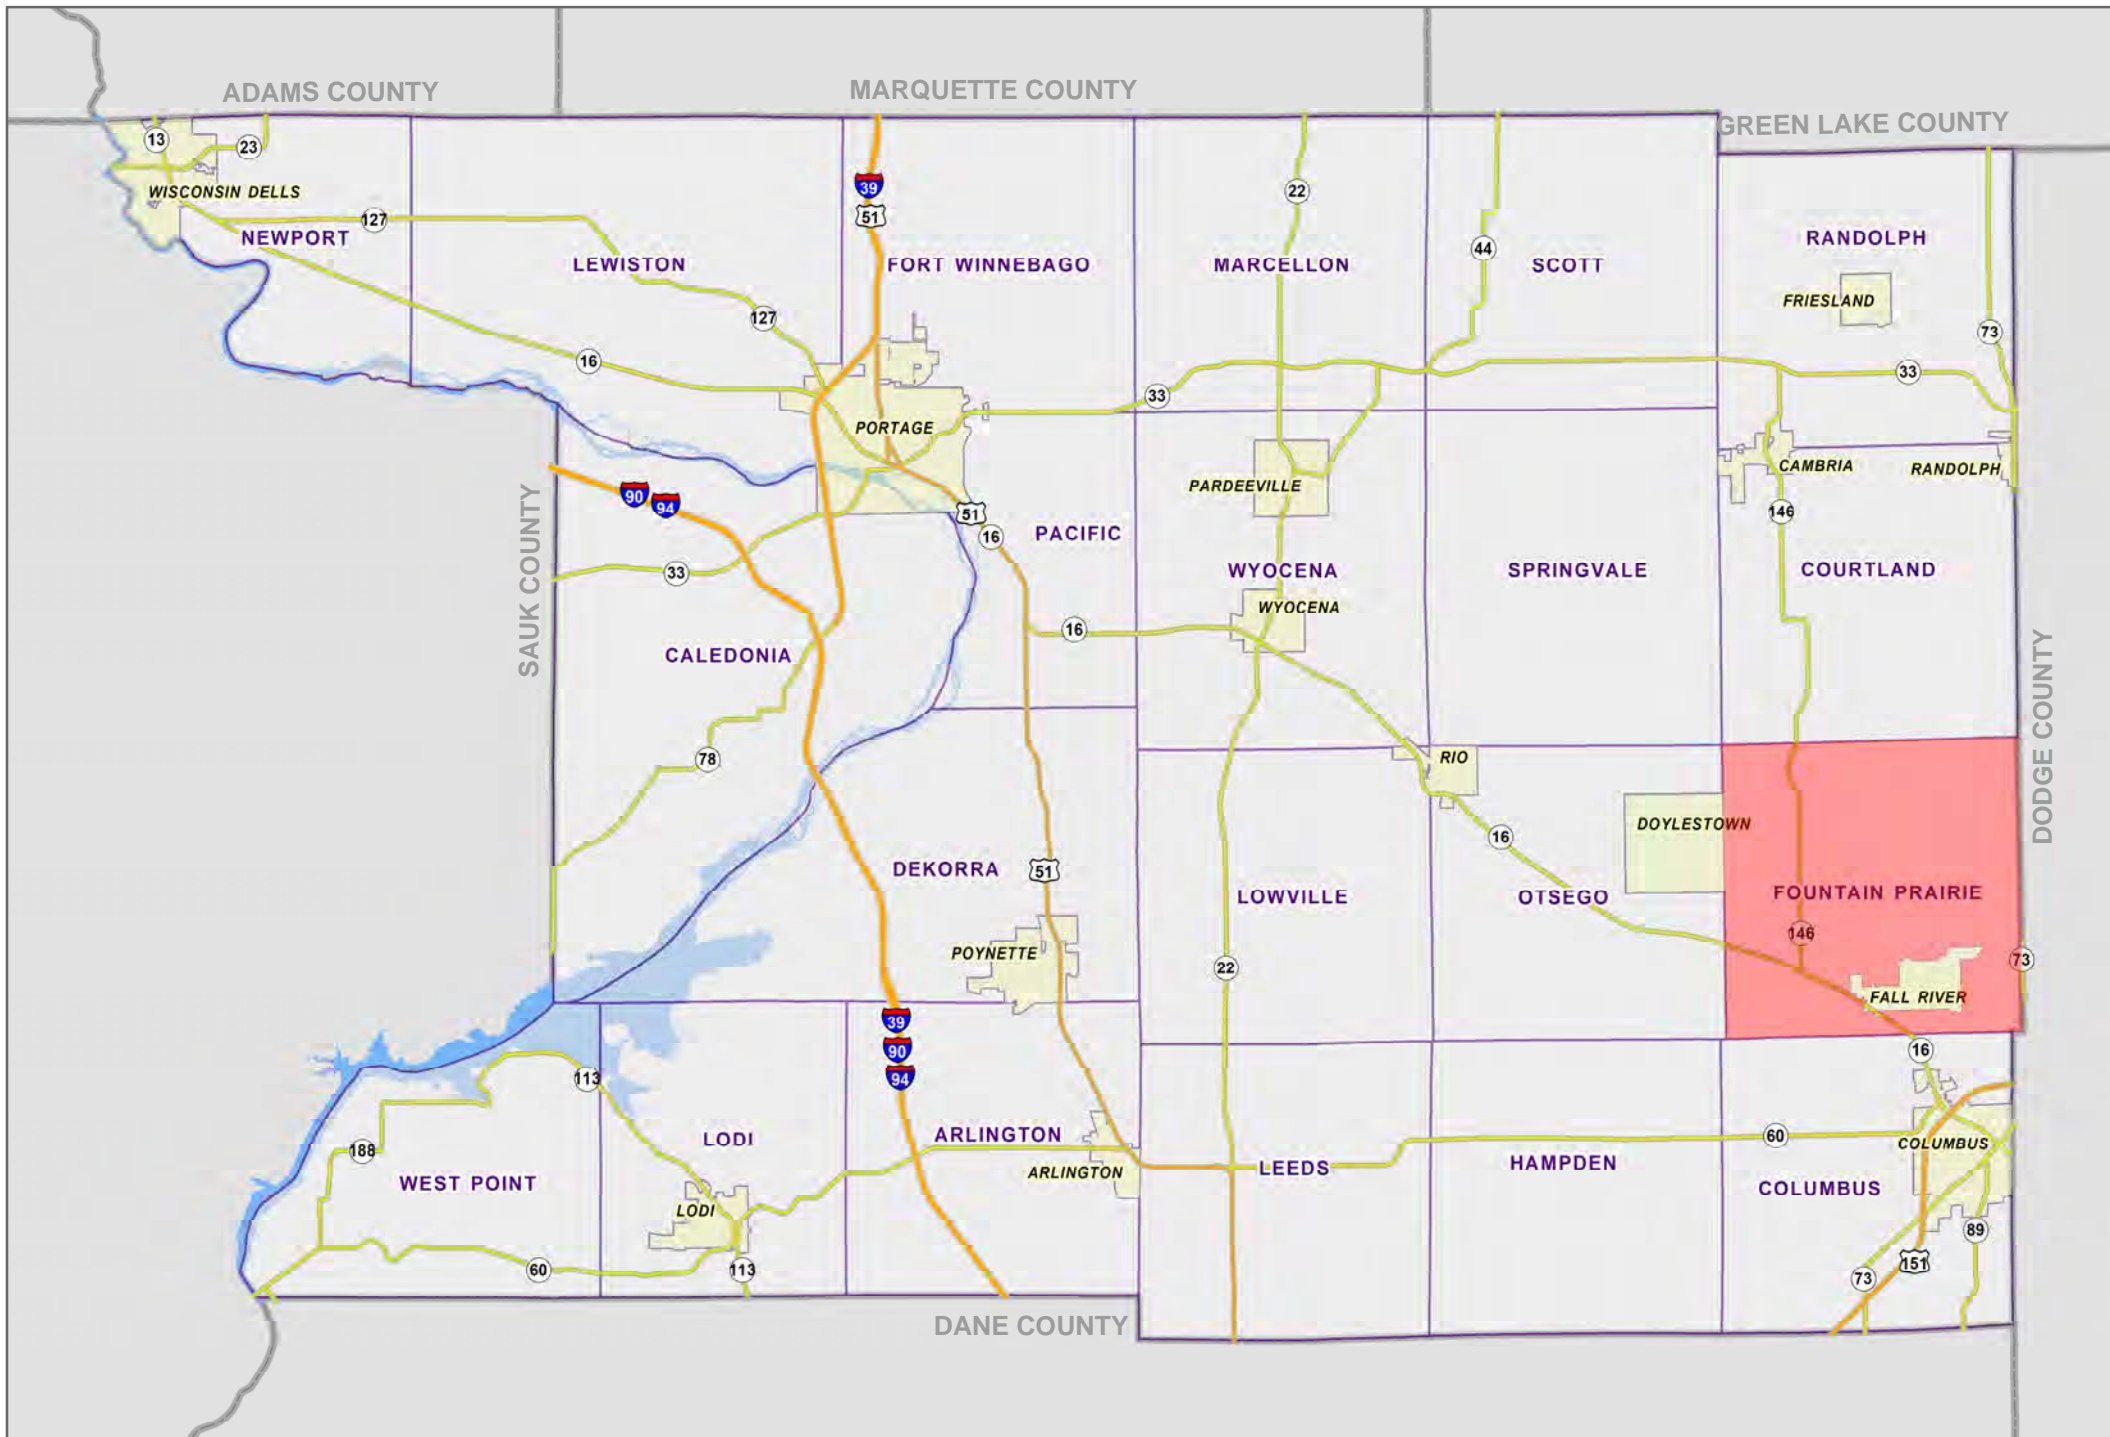

TOWN OF FOUNTAIN PRAIRIE

Legend

- Supervisory (#)
- Ward (W-#)

COLUMBIA COUNTY, WI

SUPERVISORY DISTRICT(S)

SCHOOL DISTRICT(S)